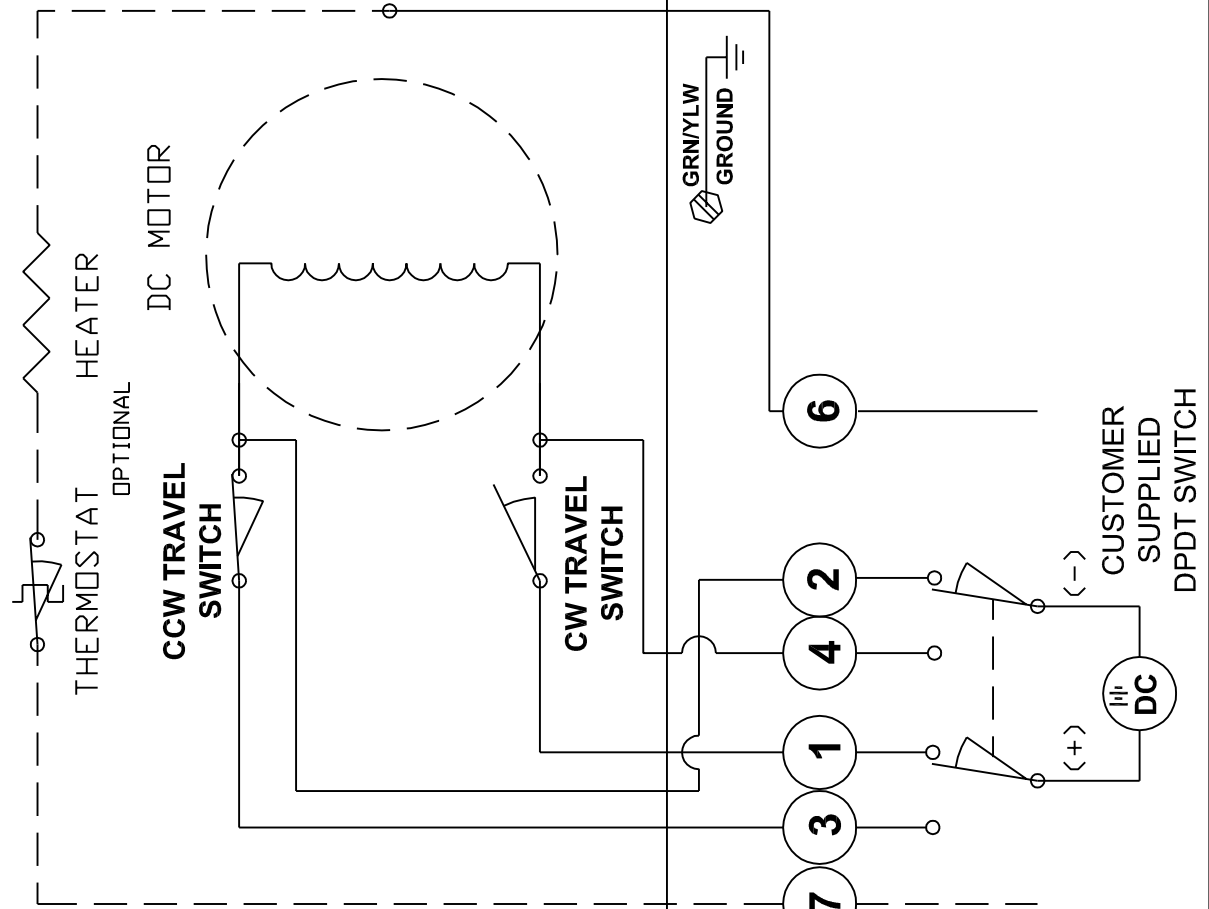

LIMIT SWITCH CONTACT DEVELOPMENT

VALVE POSITION		LIMIT SWITCH CONTACT	
FULL CW	FULL CCW	CLOSED CONTACT	OPEN CONTACT
█	█	SPARE	SPARE
█	█	CCW TRAVEL	CCW TRAVEL
█	█	CW TRAVEL	CW TRAVEL

SCHEMATIC

INTERNAL WIRING

EXT.

- 1 RED MOTOR
- 2 BLACK MOTOR
- 3 BLUE MOTOR
- 4 WHITE MOTOR
- 6 BLACK OPT. HEATER
- 7 BLACK OPT. HEATER
- 8 BLUE CW - INDICATOR
- 9 YELLOW CCW - INDICATOR
- 10 ORANGE COMMON

PHYSICAL ARRANGEMENT