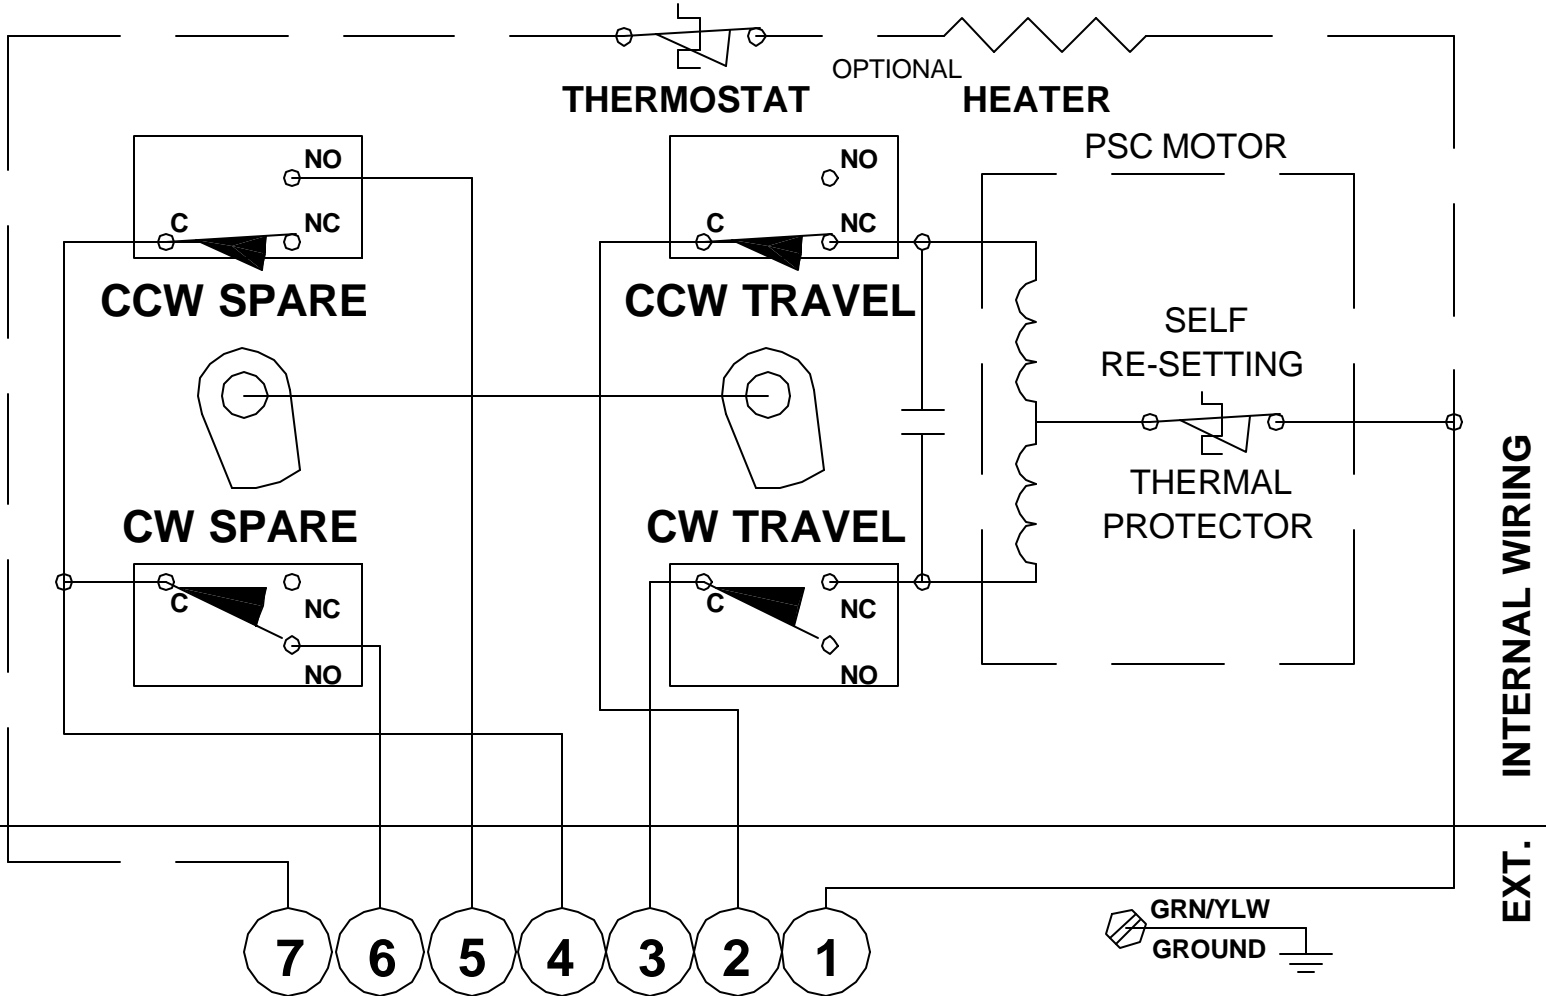

815250-B

- 1 MOTOR COMMON
- 2 CCW TRAVEL
- 3 CW TRAVEL
- 4 SPARE COMMON
- 5 CCW INDICATOR
- 6 CW INDICATOR
- 7 OPTIONAL HEATER

CUSTOMER SUPPLIED SWITCH

NEUTRAL

CW LIGHT

CCW LIGHT

- ACTUATOR SHOWN FULL CW
- CW = CLOSE MOST VALVES

INTERNAL WIRING

EXT.